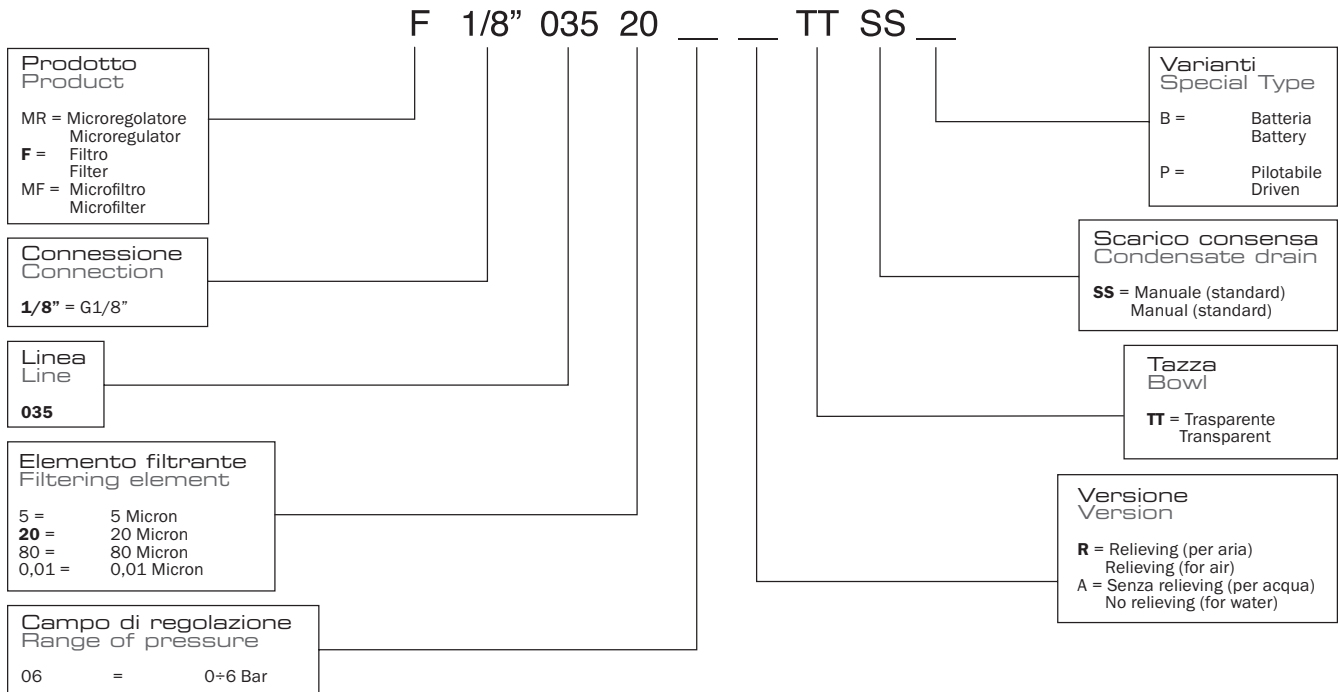

Guida alle referenze Guide to references

Microregolatore Microregulator

CODICE-CODE	REF.
035.01.00007	MR 1/8" 035 06 R
035.01.00006	MR 1/8" 035 06 A

Filtro Filter

CODICE-CODE	REF.
035.02.00003	F 1/8" 035 5 TT SS
035.02.*****	F 1/8" 035 20 TT SS
035.02.00001	F 1/8" 035 80 (PER ACQUA)

Microregolatore per montaggio in batteria Microregulator for battery assembling

CODICE-CODE	REF.
035.01.00005	MR 1/8" 035 06 R B
035.01.00003	MR 1/8" 035 06 A B

Microfiltro Microfilter

CODICE-CODE	REF.
035.02.00002	MF 1/8" 035 01 TT SS

Microregolatore pilotabile Driven microregulator

CODICE-CODE	REF.
035.01.00020	MR 1/8" 035 06 A P

Gruppo F+MF F+MF Unit

CODICE-CODE	REF.
035.09.00001	F1/8" 035 5 TT SS+MF 1/8" 035 01 TT SS

→ = Standard version